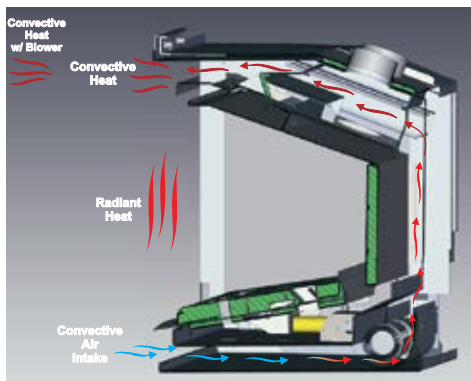

SPREAD THE WARMTH

Blower

EXTREME EFFICIENCY

The precision engineered heat exchanger systems dramatically increase the overall heating efficiency of these Regency gas inserts. The cold air from your room passes through the pre-heated heat exchanger system which is then re-distributed back into your room as comforting warm air (also known as convection heat).

INTENSE RADIANT HEAT

Not only do these gas inserts include the latest innovations in fireplace technology and efficiencies, they also generate a large amount of radiant heat from the flames and glow of the fire package. The heat from the fire radiates through the ceramic glass and transfers that warmth to you, providing the perfect combination of radiant and convective heat distribution.

VARIABLE SPEED BLOWER TO MAXIMIZE EFFICIENCY

Regency blowers are a standard feature with all gas inserts. A blower will let you enjoy the warmth of your fireplace from any corner of your living space. Our quiet blowers increase the efficiency of your fireplace by pushing the heat produced by your fireplace forward, distributing it further and evenly into your room.