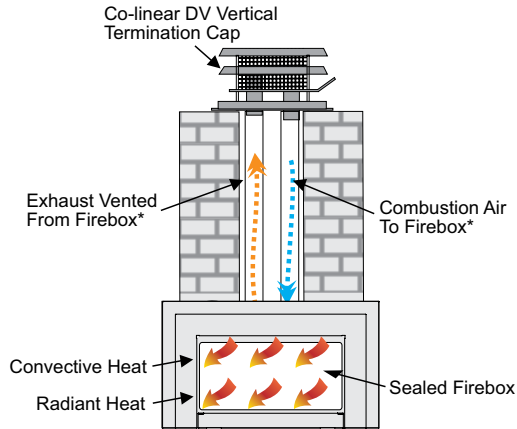

*May be reversed on certain models.

DIRECT VENT TECHNOLOGY

A Regency® gas insert is a specially engineered, sealed fireplace that slips into your existing masonry or pre-fab fireplace to create a high efficiency heating system with a beautiful fire. The airtight firebox means that you will keep all of the comforting heat generated from your Regency inside your home. Even when your fireplace is turned off, you will not lose heat up the chimney.

All the air used by the fireplace for combustion comes from outside the home and is vented outside to maintain indoor air quality.

SUREFIRE™ ELECTRONIC IGNITION

The SureFire system offers an electronic ignition system that saves you money by ensuring the pilot light is only turned on when the fireplace needs to be ignited. This Electronic Ignition System converts to Standing Pilot at the flick of a switch, making it ideal during the winter season if you live in a colder climate.