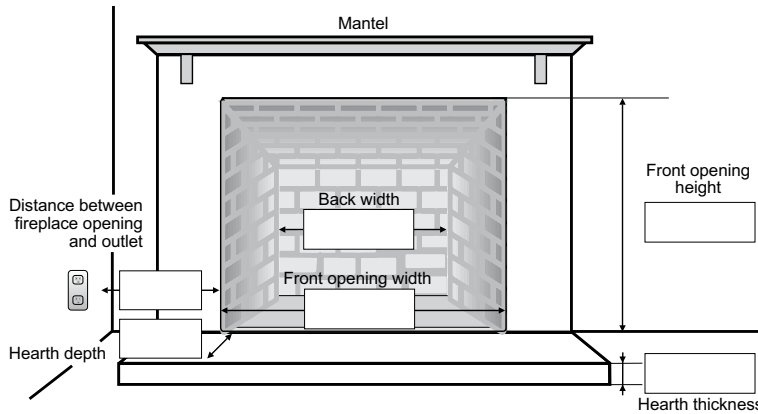

FIREPLACE SELECTION WORKSHEET

We want you to enjoy your beautiful Regency fireplace for years to come. To help you figure out which product is just right for your home, fill in the following worksheet. Once complete, visit your nearest Regency dealer. Your professional Regency dealer will assess your needs - including local building codes - and install your Regency.

1. BASIC PRODUCT FUNCTION QUESTIONS	
a. I would like my unit to provide me with:	☐ Supplemental heating ☐ Priority heating
b. The room/rooms I would like to heat are:	sq. ft.

2. FIREPLACE PRODUCT TYPE AND MEASUREMENTS	
a. I am:	☐ Installing a new fireplace ☐ Installing into an existing fireplace
b. Fill in the following measurements:	Ceiling Height:
	Location in the room:
c. What is the:	Flooring material:
	Wall material:
	Ceiling material:
d. Fireplace opening dimensions:	Width (front):
	Width (back):
	Height:
	Depth:

your Regency dealer