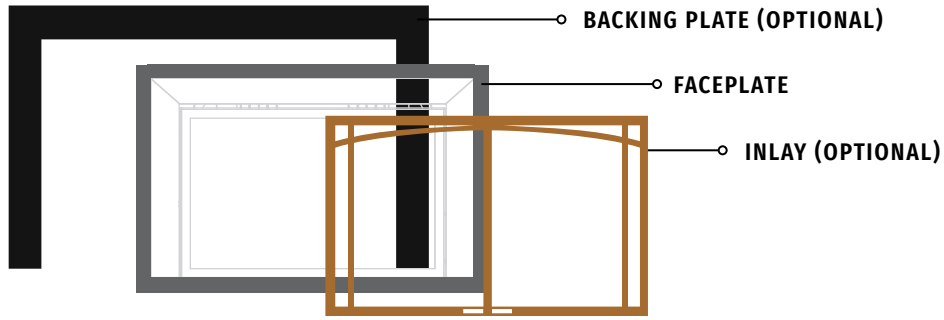

BACKING PLATES, FACEPLATES & INLAYS

BACKING PLATE OPTIONS*