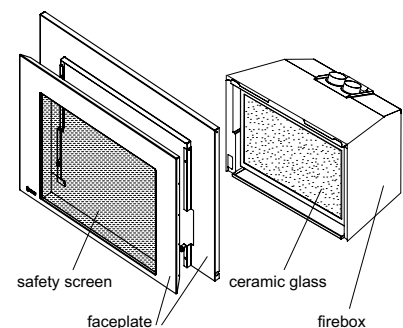

MAXIMIZING COMFORT AND EFFICIENCY

Regency Fireplace Inserts deliver controllable heat solutions that combine the latest in radiant & convection heat technology with innovative features:

- ☑ Adjustable flame/heat control with Proflame or Maxitrol Remote Control
- ☑ Heat radiating ceramic glass for maximum radiant heat
- ☑ Safety screen
- ☑ Variable speed blower to distribute heat into the farthest corners of your room
- ☑ **SureFire Electronic Ignition** switch with battery backup features a fuel saving intermittent pilot ignition to conserve energy when not in use.
- ☑ **Power's Out, Heat's On.** Never worry about being cold during a power outage again!
  All Regency gas fireplaces operate without electricity. Enjoy peace of mind all winter long.

REMOTE CONTROL - INCLUDED

Create optimal comfort with ease and convenience at the touch of a button with a Regency Remote Control. Our user friendly programmable controls can be set, adjusted and programmed for your fireplace to turn on at the temperature you want, when you want it.

FEATURE	DESCRIPTION	PROFLAME REMOTES		
		GT	GTM	GTMF
On/Off		✓	✓	✓
Child lock		✓	✓	✓
LCD Backlit Screen		✓	✓	✓
Temperature display	°F / °C	✓	✓	✓
Thermostat	one setting (all days)	✓	✓	✓
Smart thermostat*		✓	✓	✓
Flame adjustment	(6 levels)	·	✓	✓
Fan control	(6 levels)	·	·	✓

· Not available
✓ Standard

*Smart Thermostat - Rather than a thermostat that simply turns your fireplace on and off, the Smart Control function allows you to set your desired room temperature. As the room reaches your personal setting, the flame intensity and heat will gradually decrease - keeping the ambiance of your Regency fire on with less heat output, and the option to turn it off at any time.

SAFETY SCREEN - INCLUDED