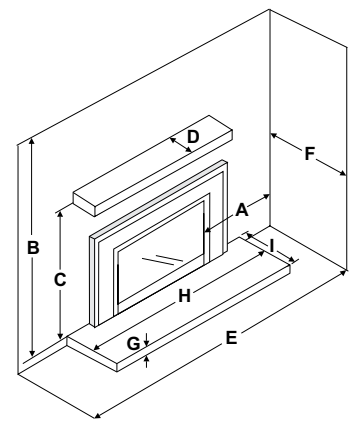

MINIMUM CLEARANCE TO COMBUSTIBLES		HRI6E	LRI6E	HRI4E	LRI4E	HRI3E	LRI3E	E33	U31	E21	L234
A	Side Wall	12"	12"	6"	6"	6"	6"	8"	10"	9"	8"
B	Ceiling	60"	60"	60"	60"	60"	60"	72"	66-1/2"	53-1/2"	73"
C	Mantel Height (min.)	40"	40"	35"	35"	38"	38"	40"	32-1/2"	31-1/2"	38"
	(with optional deflector)	36"	36"	32"	32"	28"	28"	N/A	N/A	N/A	N/A
D	Mantel Depth (min.)	1"	1"	1"	1"	1"	1"	0 - 3-1/2"	0 - 3-1/2"	0 - 3-1/2"	1"
	(with optional deflector)	1"	1"	1"	1"	1"	1"	N/A	N/A	N/A	N/A
E	Alcove Width	56"	56"	54"	54"	54"	54"	76"	48"	48"	60"
F	Max. Alcove Depth	36"	36"	36"	36"	36"	36"	36"	36"	36"	36"

NON-COMBUSTIBLE HEARTH REQUIREMENT		HRI6E	LRI6E	HRI4E	LRI4E	HRI3E	LRI3E	E33	U31	E21	L234
G	Hearth Height	1-3/8"	1-3/8"	1/2"	1/2"	0"	0"	1-1/4"	0"	0"	1-1/2"
H	Hearth Width	44"	44"	40"	40"	36"	36"	45-1/2"	0"	0"	28"
I	Hearth Depth	14"	14"	14"	14"	12"	12"	13"	0"	0"	12"

Note: Before installing please refer to the product manual.