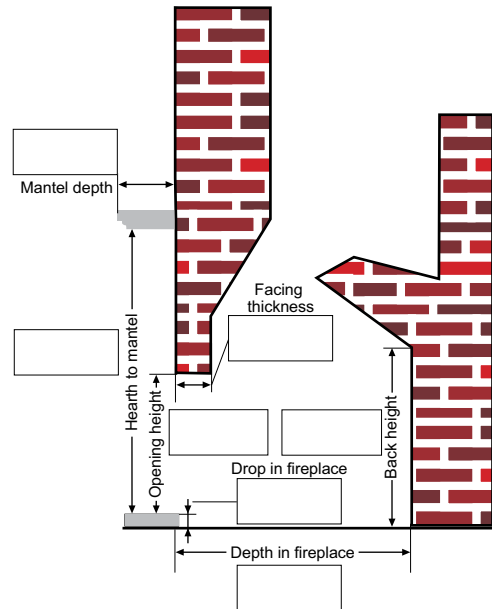

FIREPLACE SELECTION WORKSHEET

We want you to enjoy your beautiful Regency fireplace for years to come. To help you figure out which product is just right for your home, fill in the following worksheet. Once complete, visit your nearest Regency dealer. Your professional Regency dealer will assess your needs - including local building codes - and install your Regency.

1. BASIC PRODUCT FUNCTION QUESTIONS	
a. I would like my unit to provide me with:	☐ Supplemental heating ☐ Priority heating
b. The room/rooms I would like to heat are:	sq. ft.

2. FIREPLACE PRODUCT TYPE AND MEASUREMENTS	
a. I am:	☐ Installing a new fireplace ☐ Installing into an existing fireplace
b. Fill in the following measurements:	Ceiling Height:
	Location in the room:
c. What is the:	Flooring material:
	Wall material:
	Ceiling material:
d. Fireplace opening dimensions:	Width (front):
	Width (back):
	Height:
	Depth:

your Regency dealer